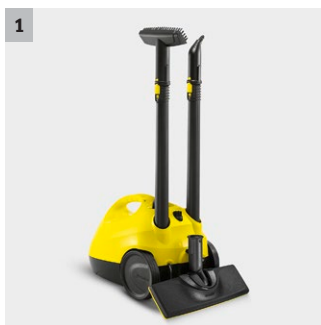

SC 2 Easyfix

Perfect cleaning results without chemicals: the SC 2 EasyFix steam cleaner from Kärcher. For pure cleanliness on hard surfaces throughout the household. With EasyFix floor nozzle.

1 Accessory storage and parking position

2 Child lock on the steam gun

- A locking system offers reliable protection against improper use by children.

3 Multifunctional accessories for any cleaning task

4 Steam flow control on handle

- The steam volume can be individually adjusted to the surface and dirt.

SC 2 Easyfix

- Compact unit for easy handling
- With Comfort floor-cleaning kit

Technical data

Order Number	1.512-052.0	
EAN code	4054278312514	
Cleaning performance per tank filling (approx.)	m²	ca. 75
Heating time	min.	6,5
Boiler / tank	l	1 + - / -
Max. steam pressure	bar	3,2
Heating output	W	1500
Current type	V / Hz	220-240 / 50-60
Cable length	m	4
Weight without accessories	kg	2,9
Dimensions (L x W x H)	mm	380 x 254 x 260